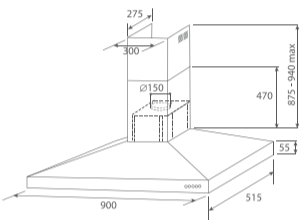

# CUT-OUT DIMENSIONS

## HOOD & OVEN

**KTH62X**  
90cm Telescopic Hood  
W600 x H180 x D440

**KTH92X**  
90cm Telescopic Hood  
W900 x H180 x D440

**KSL66**  
60cm Telescopic Hood  
W600 x H120 x D420

**KSL94**  
90cm Slimline Hood  
W900 x H140 x D520

**KSL95E**  
90cm Slimline Hood  
W900 x H140 x D490

**KCW398X**  
90cm Chimney Hood  
W900 x H940 x D515

**KCW598X**  
90cm Chimney Hood  
W900 x H940 x D515

**BO710M1 / BO810D1**  
Multifunctional Oven

**BM-32**  
Built-in Microwave  
W595 x H388 x D470