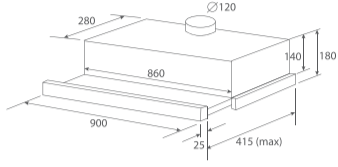

KTH92X
90cm Telescopic Hood
W900 x H180 x D440