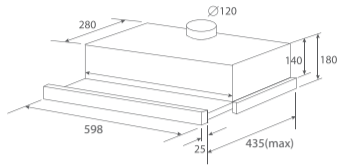

CUT-OUT DIMENSIONS

HOOD & OVEN

KTH62X
90cm Telescopic Hood
W600 x H180 x D440