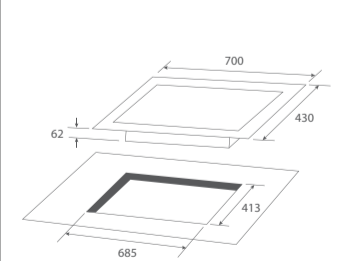

# CUT-OUT DIMENSIONS

**KGH310SG**  
30cm Gas Hob  
W285 x D495^

**KGH320SG**  
30cm Gas Hob  
W285 x D495^

**ID-30**  
30cm Induction Hob  
W270 x D500^

**VC-30**  
30cm Ceramic Hob  
W270 x D500^

**VC-73**  
70cm Ceramic Hob  
W685 x D413^