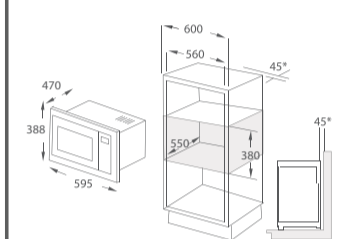

# CUT-OUT DIMENSIONS

**KSL95E**  
90cm Slimline Hood  
W900 x H140 x D490

**KCW398X**  
90cm Chimney Hood  
W900 x H940 x D515

**KCW598X**  
90cm Chimney Hood  
W900 x H940 x D515

**BO710M1 / BO810D1**  
Multifunctional Oven

**BM-32**  
Built-in Microwave  
W595 x H388 x D470