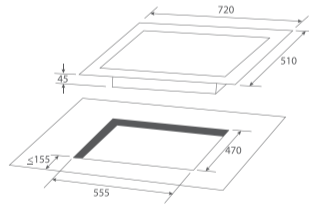

KGH72X
72cm Gas Hob
W555 x D470^