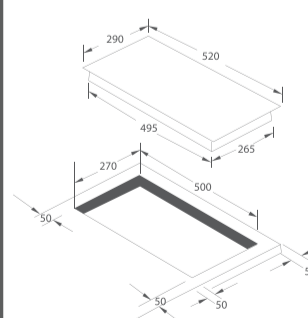

# CUT-OUT DIMENSIONS

## HOB

**KGH630X**  
72cm Gas Hob  
W560 x D480^

**KGH72SG**  
72cm Gas Hob  
W610-700 x D360-410^

**KGH72X**  
72cm Gas Hob  
W555 x D470^

**KGH93SG**  
90cm Gas Hob  
W670-820 x D375-470^

**KGH93X**  
90cm Gas Hob  
W830 x D360-490

**KGH310SG**  
30cm Gas Hob  
W285 x D495^

**KGH320SG**  
30cm Gas Hob  
W285 x D495^

**ID-30**  
30cm Induction Hob  
W270 x D500^

**VC-30**  
30cm Ceramic Hob  
W270 x D500^

**VC-73**  
70cm Ceramic Hob  
W685 x D413^